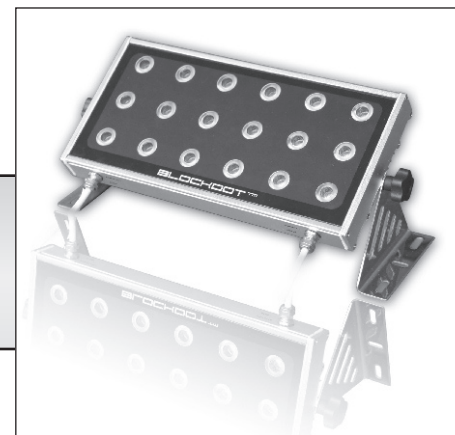

Sustainable LED Lighting Solutions...

DATA SHEET.

3 in 1 - 18 RGB LED WALL WASHER - STANDARD

- High output
- DMX controllable
- Various, dynamic colour effects
- 100% Waterproof
- No mercury or harmful toxins
- No maintenance costs
- Uniform light output
- Energy efficient
- Easy to install (Daisy chainable)

COVERED UNDER A 2 YEAR WARRANTY

SPECIFICATIONS.

DIODES :	18 PCS x 3 W
INPUT VOLTAGE :	24 VDC
MAX. POWER CONSUMPTION :	50 WATTS
CONTROL MODE :	DMX 512
BEAM ANGLE :	15° or 45°
DIMENSIONS (LxWxH) :	318 x 156 x 123 mm
LIFESPAN (L70) :	50,000 HOURS
IP RATING :	IP65 (Waterproof)
MATERIAL :	Aluminium & Glass
WARRANTY :	2 YEARS