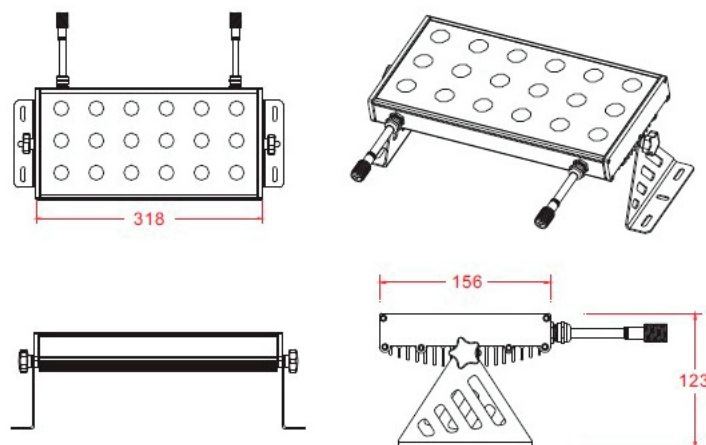

DIMENSIONS.

CONTACT INFO.

www.elumanation.com
416.225.6400 - Toronto area
1.866.558.8270 - Toll Free

info@elumanation.com
1750 Plummer Street, Unit 18
Pickering, ON, Canada. L1W 3L7