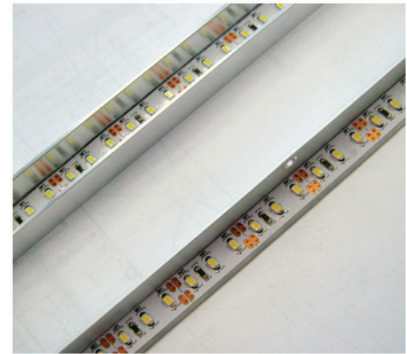

LED LIGHTING SOLUTIONS ...

DATA SHEET.

EXTREME HIGH OUPUT LED RIBBON

DESCRIPTION.

Our eLume Extreme High Output LED Tape currently has the highest lumen output available compared to any other Linear LED tape on the market. Being a slim, flexible LED tape, cuttable every 1", with a self-adhesive 3M backing, our high output LED ribbon is ideal for a simple installation in variety of applications.

SPECIFICATIONS.

MAX. CONTINUOUS CONNECTION :	5 METERS (16.3/ ft)
MAX. POWER CONSUMPTION (W) :	96 WATTS (5.9/ ft)
MIN CUTTABLE LENGTH :	25.4 mm (1 inch)
LED QUANTITY PER 5 METER REEL :	590 LEDS (36 / ft)
AVAILABLE COLOURS ...	
CCT (K) - DAYLIGHT :	5500 K
CCT (K) - WARM :	3500 K
LUMEN OUTPUT (lm) - DAYLIGHT :	312 lm/ft @ 5500 K
LUMEN OUTPUT (lm) - WARM :	250 lm/ft @ 3500 K
BEAM ANGLE :	120°
OPERATING VOLTAGE (V) :	12 VDC
L70 RATED LIFESPAN (hrs) :	70,000 Hours
WARRANTY :	2 Years

MOUNTING CHANNELS.

- Cuttable every 3rd LED (Every 1 Inch)
- Field cut easily to any length needed
- Easy and quick to work with
- Ideal for coves and fluorescent replacement
- Energy efficient 12-volt DC operation
- Per foot: 5.9 watts input and 312 lumens output.
- 590 high output SMD LEDs per reel
- Segments can be daisy chained by eLume's quick connectors
- Multiple configurations utilizing eLume's "T" or "L" connectors
- 3M adhesive backing for easy installation
- Exterior waterproof model available
- 2-year Warranty