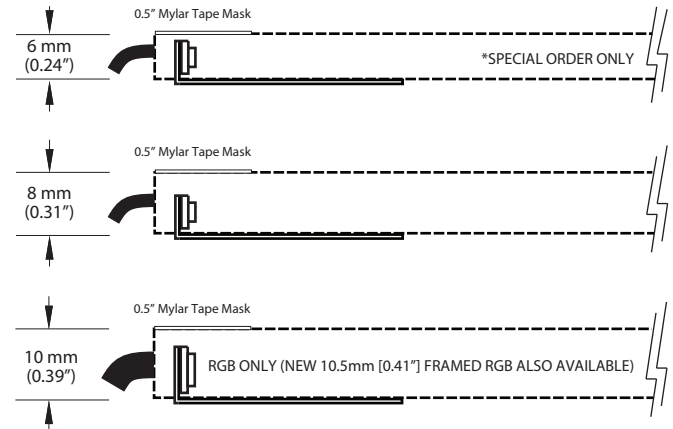

CUSTOM ELUME LED LIGHT PANELS - INDEX GUIDE

LED PANEL - FRAMELESS MAX-HIGH BRIGHTNESS

MODEL :	ELPmh/
LED OUTPUT :	MAX-HIGH OUTPUT
POWER CONSUMPTION :	WHITE: 17 W/M [5.18W/Ft]
WHITE PANEL THICKNESS :	6mm [0.23"] or RECOMMENDED 8mm [0.31"]
FRAME STYLE :	NO FRAME
WHITE BRIGHTNESS LEVEL :	11/15
RGB POWER CONSUMPTION :	RGB : 14W/M [4.27W/Ft]
RGB PANEL THICKNESS :	10mm [0.39"]
RGB BRIGHTNESS LEVEL :	8/15

FRAMELESS MAX-HIGH - PROFILE (TO SCALE)

LED PANEL - MAX-HIGH BRIGHTNESS

MODEL :	ELsf-37mh/
LED OUTPUT :	MAX-HIGH OUTPUT
POWER CONSUMPTION :	17 W/M [5.18W/Ft]
FRAME THICKNESS :	8mm [0.31"]
FRAME STYLE :	SINGLE CHANNEL BACK - INVISIBLE MOUNTING
BRIGHTNESS LEVEL :	10/15

MAX HIGH - PROFILE (TO SCALE)

LED PANEL - EXTREME BRIGHTNESS

MODEL :	ELsf-32e/
LED OUTPUT :	EXTREME OUTPUT
POWER CONSUMPTION :	25 W/M [7.62W/Ft]
FRAME THICKNESS :	10mm (0.39")
FRAME STYLE :	DOUBLE CHANNEL BACK - INVISIBLE MOUNTING
BRIGHTNESS LEVEL :	15/15

EXTREME - PROFILE (TO SCALE)

LED SLIM FIXTURE W/ DIFFUSION - MAX-HIGH OR EXTREME BRIGHTNESS

MODEL :	ELsfd-20/mh (Max-High) or ELsfd-20/e (Extreme)
LED OUTPUT :	MAX- HIGH OR EXTREME OUTPUT
POWER CONSUMPTION :	MH - 17 W/M [5.18W/Ft] E - 25 W/M [7.62W/Ft]
FRAME THICKNESS :	15mm (0.6")
FRAME STYLE :	SINGLE CHANNEL BACK
BRIGHTNESS LEVEL :	W/ DIFFUSION - MH - 9/15 E- 13/15