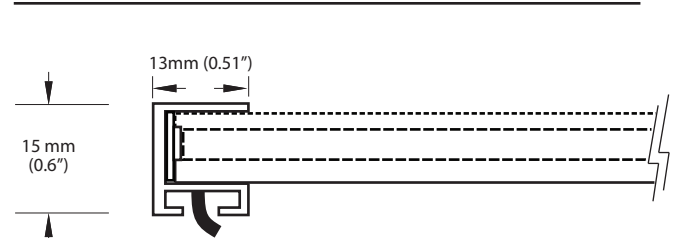

FRAMELESS MAX-HIGH - PROFILE (TO SCALE)

LED PANEL - MAX-HIGH BRIGHTNESS

MODEL :	ELsf-37mh/
LED OUTPUT :	MAX-HIGH OUTPUT
POWER CONSUMPTION :	17 W/M [5.18W/Ft]
FRAME THICKNESS :	8mm [0.31"]
FRAME STYLE :	SINGLE CHANNEL BACK - INVISIBLE MOUNTING
BRIGHTNESS LEVEL :	10/15

MAX HIGH - PROFILE (TO SCALE)

LED PANEL - EXTREME BRIGHTNESS

MODEL :	ELsf-32e/
LED OUTPUT :	EXTREME OUTPUT
POWER CONSUMPTION :	25 W/M [7.62W/Ft]
FRAME THICKNESS :	10mm (0.39")
FRAME STYLE :	DOUBLE CHANNEL BACK - INVISIBLE MOUNTING
BRIGHTNESS LEVEL :	15/15

EXTREME - PROFILE (TO SCALE)

LED SLIM FIXTURE W/ DIFFUSION - MAX-HIGH OR EXTREME BRIGHTNESS

MODEL :	ELsfd-20/mh (Max-High) or ELsfd-20/e (Extreme)
LED OUTPUT :	MAX- HIGH OR EXTREME OUTPUT
POWER CONSUMPTION :	MH - 17 W/M [5.18W/Ft] E - 25 W/M [7.62W/Ft]
FRAME THICKNESS :	15mm (0.6")
FRAME STYLE :	SINGLE CHANNEL BACK
BRIGHTNESS LEVEL :	W/ DIFFUSION - MH - 9/15 E- 13/15

SLIM FIXTURE W/ DIFFUSION - PROFILE (TO SCALE)

CONTACT INFO.