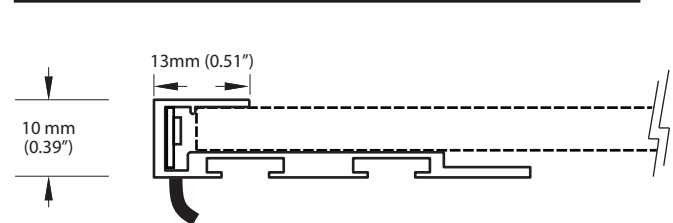

CUSTOM ELUME LED LIGHT PANELS - INDEX GUIDE

LED PANEL - FRAMELESS MAX-HIGH BRIGHTNESS

MODEL :	ELPmh/
LED OUTPUT :	MAX-HIGH OUTPUT
POWER CONSUMPTION :	WHITE: 17 W/M [5.18W/Ft]
WHITE PANEL THICKNESS :	6mm [0.23"] or RECOMMENDED 8mm [0.31"]
FRAME STYLE :	NO FRAME
WHITE BRIGHTNESS LEVEL :	11/15
RGB POWER CONSUMPTION :	RGB : 14W/M [4.27W/Ft]
RGB PANEL THICKNESS :	10mm [0.39"]
RGB BRIGHTNESS LEVEL :	8/15

FRAMELESS MAX-HIGH - PROFILE (TO SCALE)

LED PANEL - MAX-HIGH BRIGHTNESS

MODEL :	ELsf-37mh/
LED OUTPUT :	MAX-HIGH OUTPUT
POWER CONSUMPTION :	17 W/M [5.18W/Ft]
FRAME THICKNESS :	8mm [0.31"]
FRAME STYLE :	SINGLE CHANNEL BACK - INVISIBLE MOUNTING
BRIGHTNESS LEVEL :	10/15

MAX HIGH - PROFILE (TO SCALE)

LED PANEL - EXTREME BRIGHTNESS

MODEL :	ELsf-32e/
LED OUTPUT :	EXTREME OUTPUT
POWER CONSUMPTION :	25 W/M [7.62W/Ft]
FRAME THICKNESS :	10mm (0.39")
FRAME STYLE :	DOUBLE CHANNEL BACK - INVISIBLE MOUNTING
BRIGHTNESS LEVEL :	15/15

EXTREME - PROFILE (TO SCALE)

LED SLIM FIXTURE W/ DIFFUSION - MAX-HIGH OR EXTREME BRIGHTNESS

MODEL :	ELsfd-20/mh (Max-High) or ELsfd-20/e (Extreme)
LED OUTPUT :	MAX- HIGH OR EXTREME OUTPUT
POWER CONSUMPTION :	MH - 17 W/M [5.18W/Ft] E - 25 W/M [7.62W/Ft]
FRAME THICKNESS :	15mm (0.6")
FRAME STYLE :	SINGLE CHANNEL BACK
BRIGHTNESS LEVEL :	W/ DIFFUSION - MH - 9/15 E- 13/15