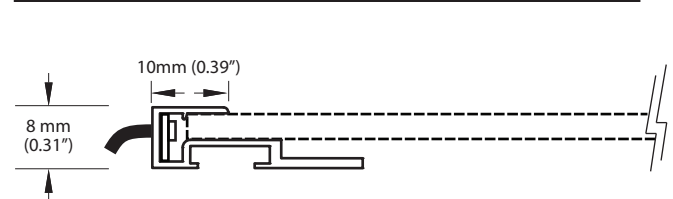

CUSTOM ELUME LED LIGHT PANELS - INDEX GUIDE

LED PANEL - FRAMELESS MAX-HIGH BRIGHTNESS

MODEL :	ELPmh/
LED OUTPUT :	MAX-HIGH OUTPUT
POWER CONSUMPTION :	WHITE: 17 W/M [5.18W/Ft]
WHITE PANEL THICKNESS :	6mm [0.23"] or RECOMMENDED 8mm [0.31"]
FRAME STYLE :	NO FRAME
WHITE BRIGHTNESS LEVEL :	11/15
RGB POWER CONSUMPTION :	RGB : 14W/M [4.27W/Ft]
RGB PANEL THICKNESS :	10mm [0.39"]
RGB BRIGHTNESS LEVEL :	8/15

FRAMELESS MAX-HIGH - PROFILE (TO SCALE)

LED PANEL - MAX-HIGH BRIGHTNESS

MODEL :	ELsf-37mh/
LED OUTPUT :	MAX-HIGH OUTPUT
POWER CONSUMPTION :	17 W/M [5.18W/Ft]
FRAME THICKNESS :	8mm [0.31"]
FRAME STYLE :	SINGLE CHANNEL BACK - INVISIBLE MOUNTING
BRIGHTNESS LEVEL :	10/15

MAX HIGH - PROFILE (TO SCALE)

LED PANEL - EXTREME BRIGHTNESS

MODEL :	ELsf-32e/
LED OUTPUT :	EXTREME OUTPUT
POWER CONSUMPTION :	25 W/M [7.62W/Ft]
FRAME THICKNESS :	10mm (0.39")
FRAME STYLE :	DOUBLE CHANNEL BACK - INVISIBLE MOUNTING
BRIGHTNESS LEVEL :	15/15

EXTREME - PROFILE (TO SCALE)

LED SLIM FIXTURE W/ DIFFUSION - MAX-HIGH OR EXTREME BRIGHTNESS

MODEL :	ELsfd-20/mh (Max-High) or ELsfd-20/e (Extreme)
LED OUTPUT :	MAX- HIGH OR EXTREME OUTPUT
POWER CONSUMPTION :	MH - 17 W/M [5.18W/Ft] E - 25 W/M [7.62W/Ft]
FRAME THICKNESS :	15mm (0.6")
FRAME STYLE :	SINGLE CHANNEL BACK
BRIGHTNESS LEVEL :	W/ DIFFUSION - MH - 9/15 E- 13/15